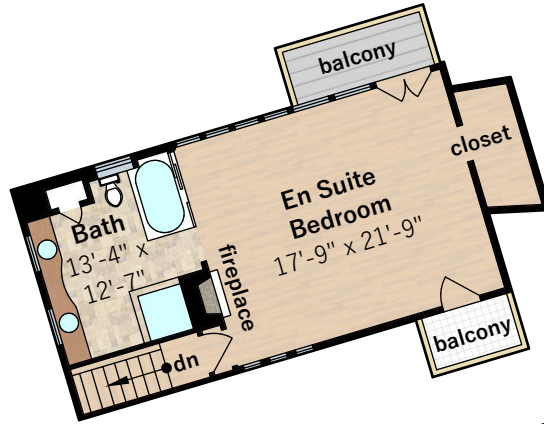

9057 Skyline Boulevard

Oakland, CA 94611

Upper Level
approx. 708 sqft

Main Level
approx. 2,600 sqft

Interior room dimensions are shown, and all square footage measured from perimeter of exterior walls. Decks, porches, and patios are not included in calculations.
Measured on May 7th, 2021

Estimated Total Finished Square Footage: 3,308 sqft
Main Level: 2,600 sqft
Upper Level: 708 sqft

Any and all information on this drawing is for illustrative purposes only and is deemed reliable, but not guaranteed. All information requires independent verification.