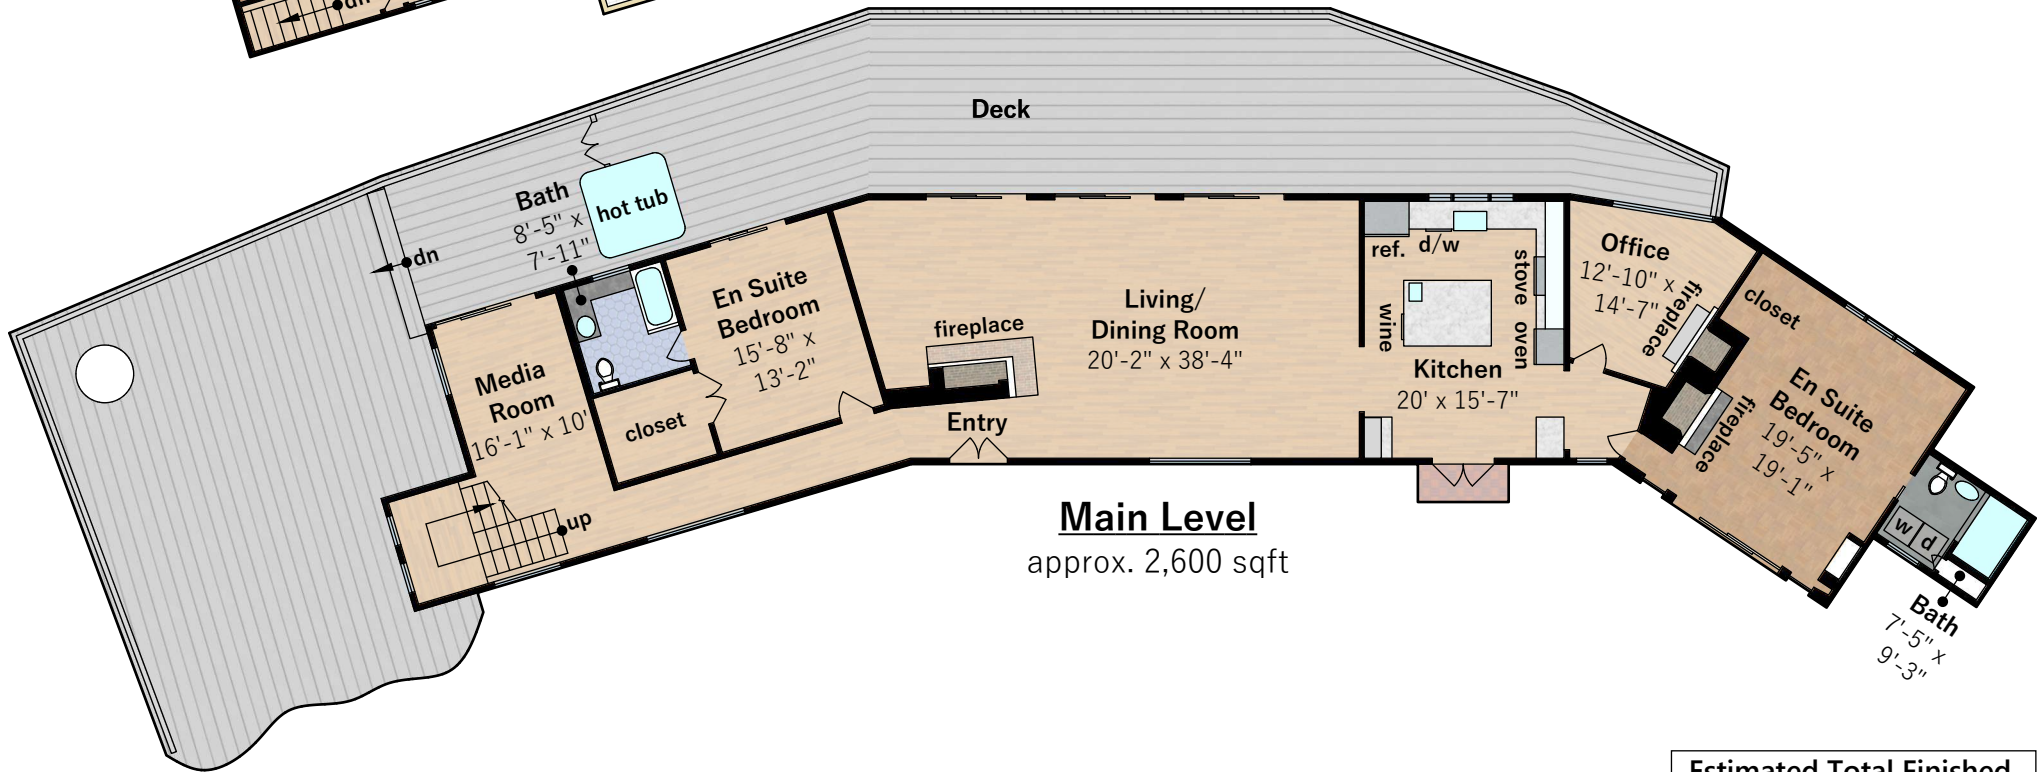

9057 Skyline Boulevard

Oakland, CA 94611

Upper Level
approx. 708 sqft

Main Level
approx. 2,600 sqft

Interior room dimensions are shown, and all square footage measured from perimeter of exterior walls. Decks, porches, and patios are not included in calculations.
Measured on May 7th, 2021

Estimated Total Finished Square Footage: 3,308 sqft
Main Level: 2,600 sqft
Upper Level: 708 sqft

Any and all information on this drawing is for illustrative purposes only and is deemed reliable, but not guaranteed. All information requires independent verification.